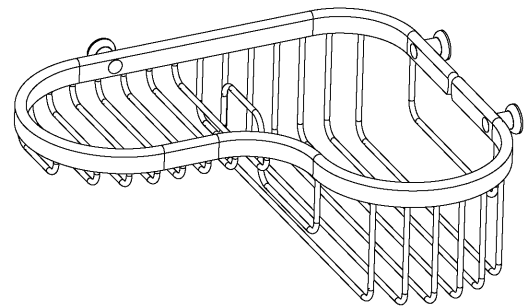

Basket
504L
Also 599

Features

- Solid brass frame
- Basket extends from corner approximately 9-3/4" and 8-1/2" along walls
- Accommodates optional Razor Hook (599)

Codes / Standards Compliance

Meets or exceeds the following at date of manufacture:

- All applicable US Federal and State material regulations

Colors / Finishes

1. ORB: Oil Rubbed Bronze
   - PC: Polished Chrome
   - PN: Polished Nickel
   - SN: Satin Nickel
2. Other: Refer to the Ginger catalog for additional color/finish options.

Specified Model

Model	Description	Colors | Finishes				
504L	Corner Basket	☐ ORB	☐ PC	☐ PN	☐ SN	☐ Other
599	Razor Hook (Optional)	☐ ORB	☐ PC	☐ PN	☐ SN	☐ Other

Product Specification: Add glass type designator and "Color / Finish" suffix to Model number, below.

The Basket shall be of solid brass construction. Basket Shelf shall incorporate a triangular shape that extends from corner approximately 9-3/4" and 8-1/2" along walls. Basket shall be Ginger Model 504L/____ [and Razor Hook shall be Ginger Model 599/____].