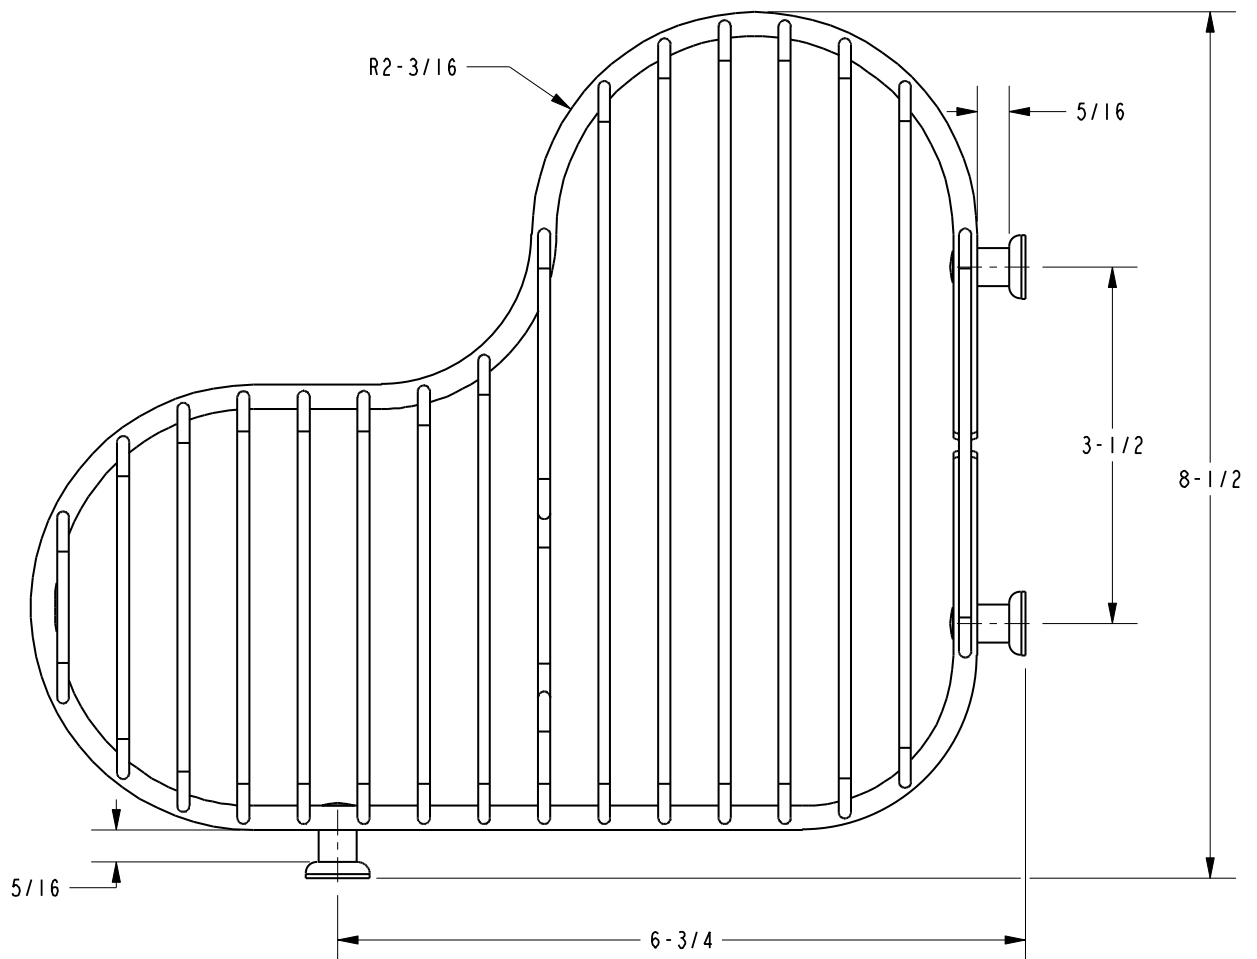

Basket
504L
Also 599

Features

- Solid brass frame
- Basket extends from corner approximately 9-3/4" and 8-1/2" along walls
- Accommodates optional Razor Hook (599)

Codes / Standards Compliance

Meets or exceeds the following at date of manufacture:

Specified Model

Model	Description	Colors Finishes				
504L	Corner Basket	<input type="checkbox"/> ORB	<input type="checkbox"/> PC	<input type="checkbox"/> PN	<input type="checkbox"/> SN	<input type="checkbox"/> Other
599	Razor Hook (Optional)	<input type="checkbox"/> ORB	<input type="checkbox"/> PC	<input type="checkbox"/> PN	<input type="checkbox"/> SN	<input type="checkbox"/> Other

Product Specification: Add glass type designator and "Color / Finish" suffix to Model number, below.

The Basket shall be of solid brass construction. Basket Shelf shall incorporate a triangular shape that extends from corner approximately 9-3/4" and 8-1/2" along walls. Basket shall be Ginger Model 504L/____ [and Razor Hook shall be Ginger Model 599/____].

504L

Product Dimensions *(units are in inches)*

Splashables Basket 504L