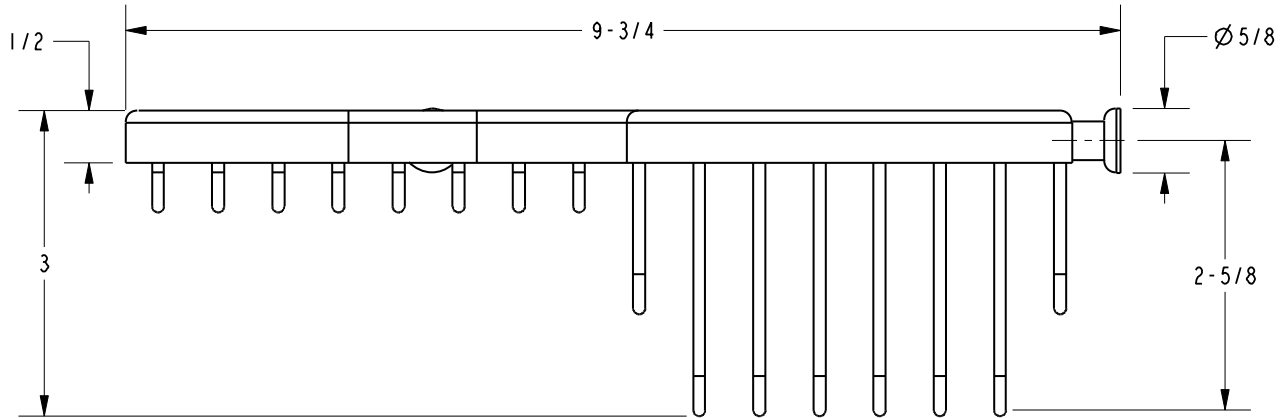

Basket
504L
Also 599

Features

- Solid brass frame
- Basket extends from corner approximately 9-3/4" and 8-1/2" along walls
- Accommodates optional Razor Hook (599)

Codes / Standards Compliance

Meets or exceeds the following at date of manufacture:

Specified Model

Model	Description	Colors Finishes				
504L	Corner Basket	<input type="checkbox"/> ORB	<input type="checkbox"/> PC	<input type="checkbox"/> PN	<input type="checkbox"/> SN	<input type="checkbox"/> Other
599	Razor Hook (Optional)	<input type="checkbox"/> ORB	<input type="checkbox"/> PC	<input type="checkbox"/> PN	<input type="checkbox"/> SN	<input type="checkbox"/> Other

Product Specification: Add glass type designator and "Color / Finish" suffix to Model number, below.

The Basket shall be of solid brass construction. Basket Shelf shall incorporate a triangular shape that extends from corner approximately 9-3/4" and 8-1/2" along walls. Basket shall be Ginger Model 504L/____ [and Razor Hook shall be Ginger Model 599/____].

504L

Product Dimensions *(units are in inches)*

Splashables Basket 504L